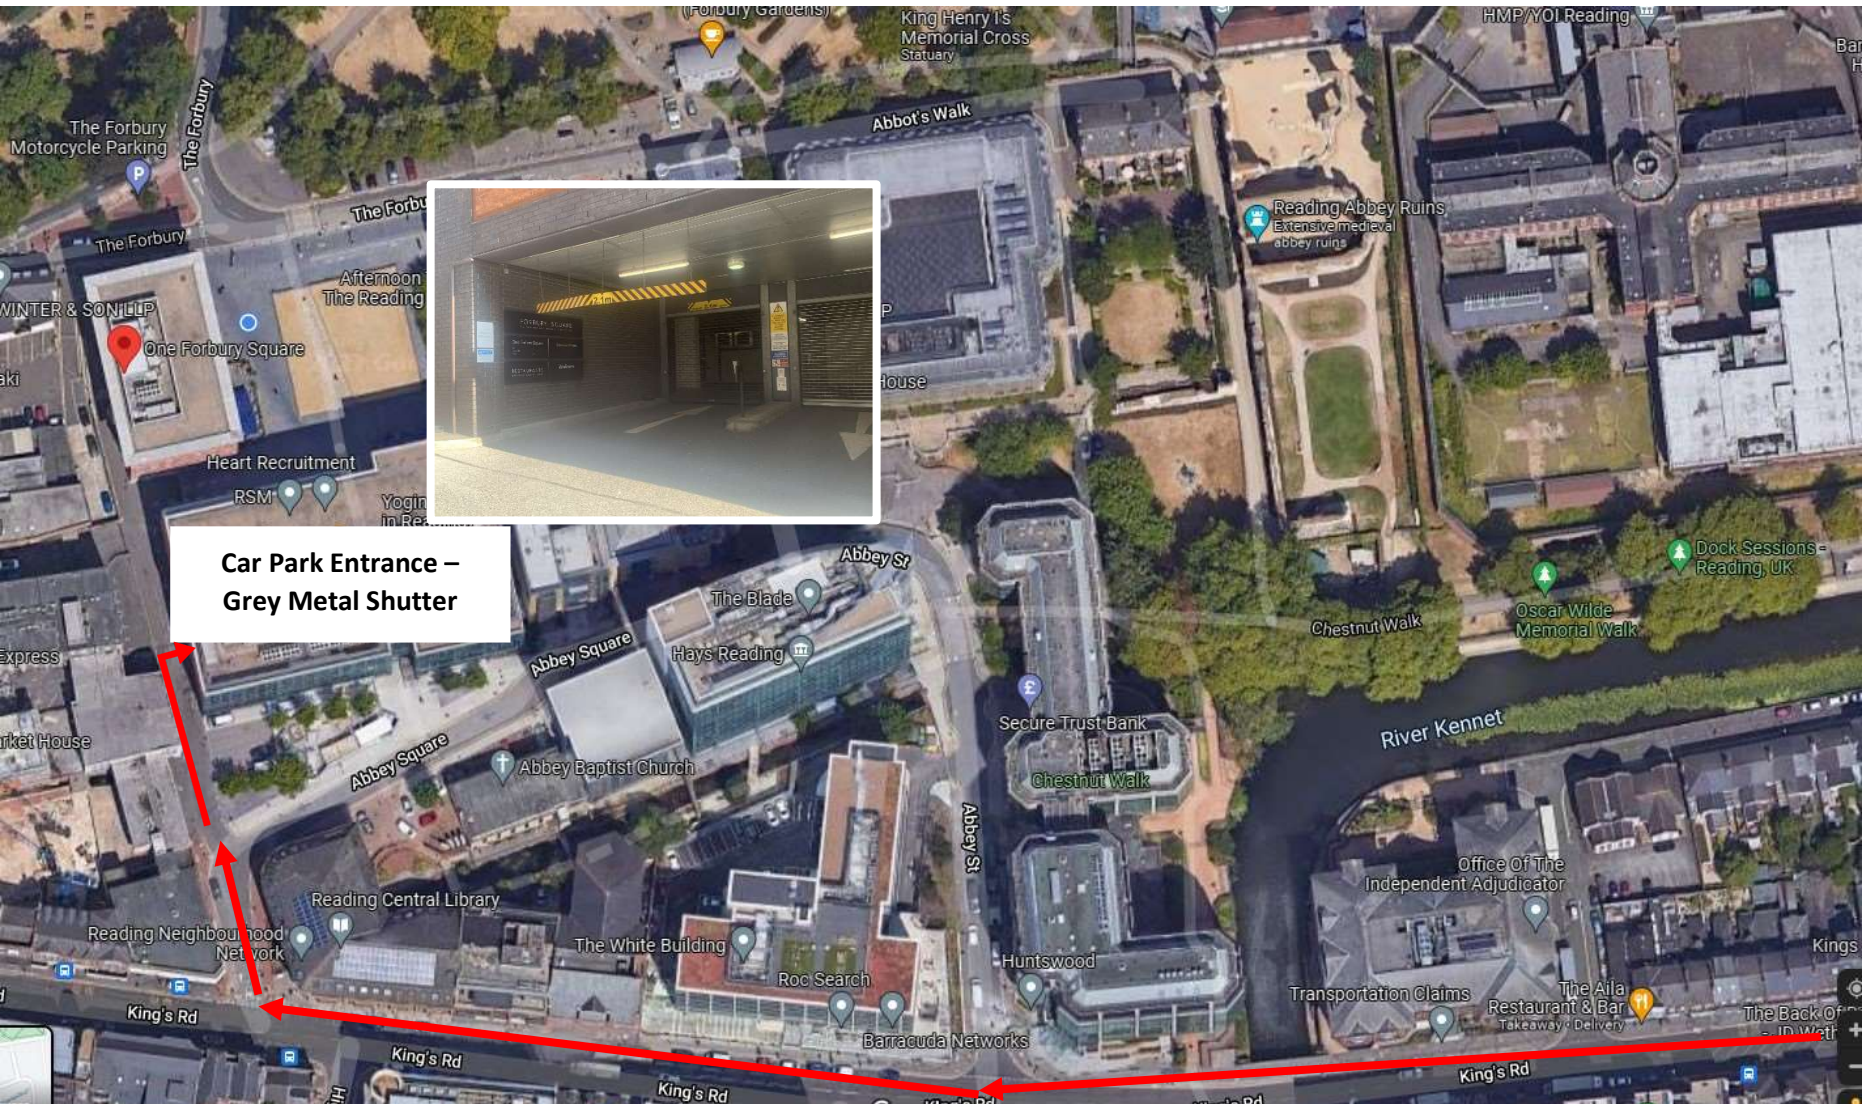

One Forbury Square – Car Park/ Vehicle Access via Abbey Square – NOTE NEW ONE-WAY SYSTEM IN PLACE

**Car Park Entrance –
Grey Metal Shutter**